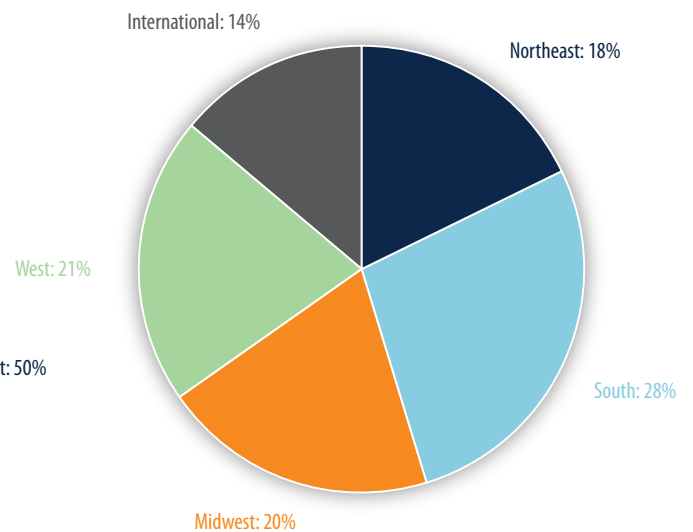

Members by Sub-Region